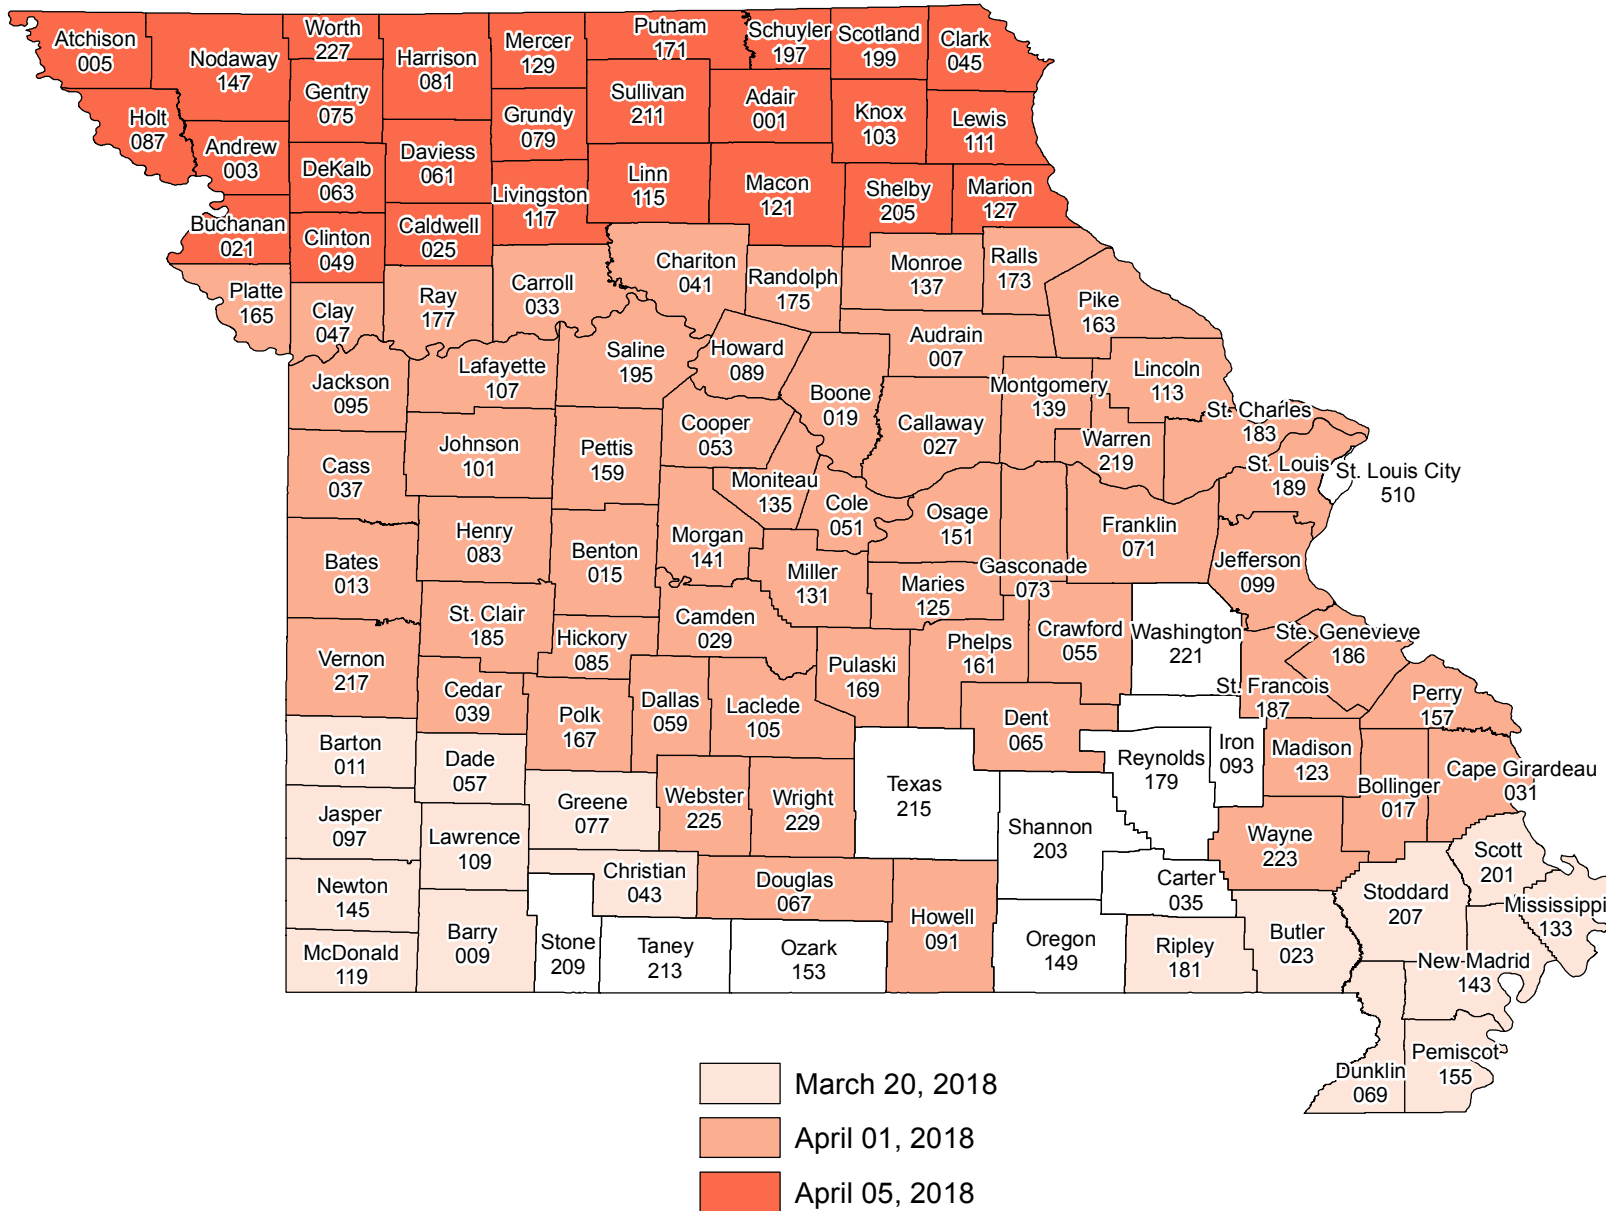

Missouri

2018 Crop Year Earliest Planting Dates

Corn

Source: Risk Management Agency
 Map Created By: RMA, Topeka Regional Office, Topeka KS
 Map Creation Date: January 12, 2018
 Map Projection: World Mercator

The Information displayed in this map is intended to serve as an aid in displaying data provided or stored by the Risk Management Agency. It does not modify, replace, or supersede and USDA published policy provision or procedure.