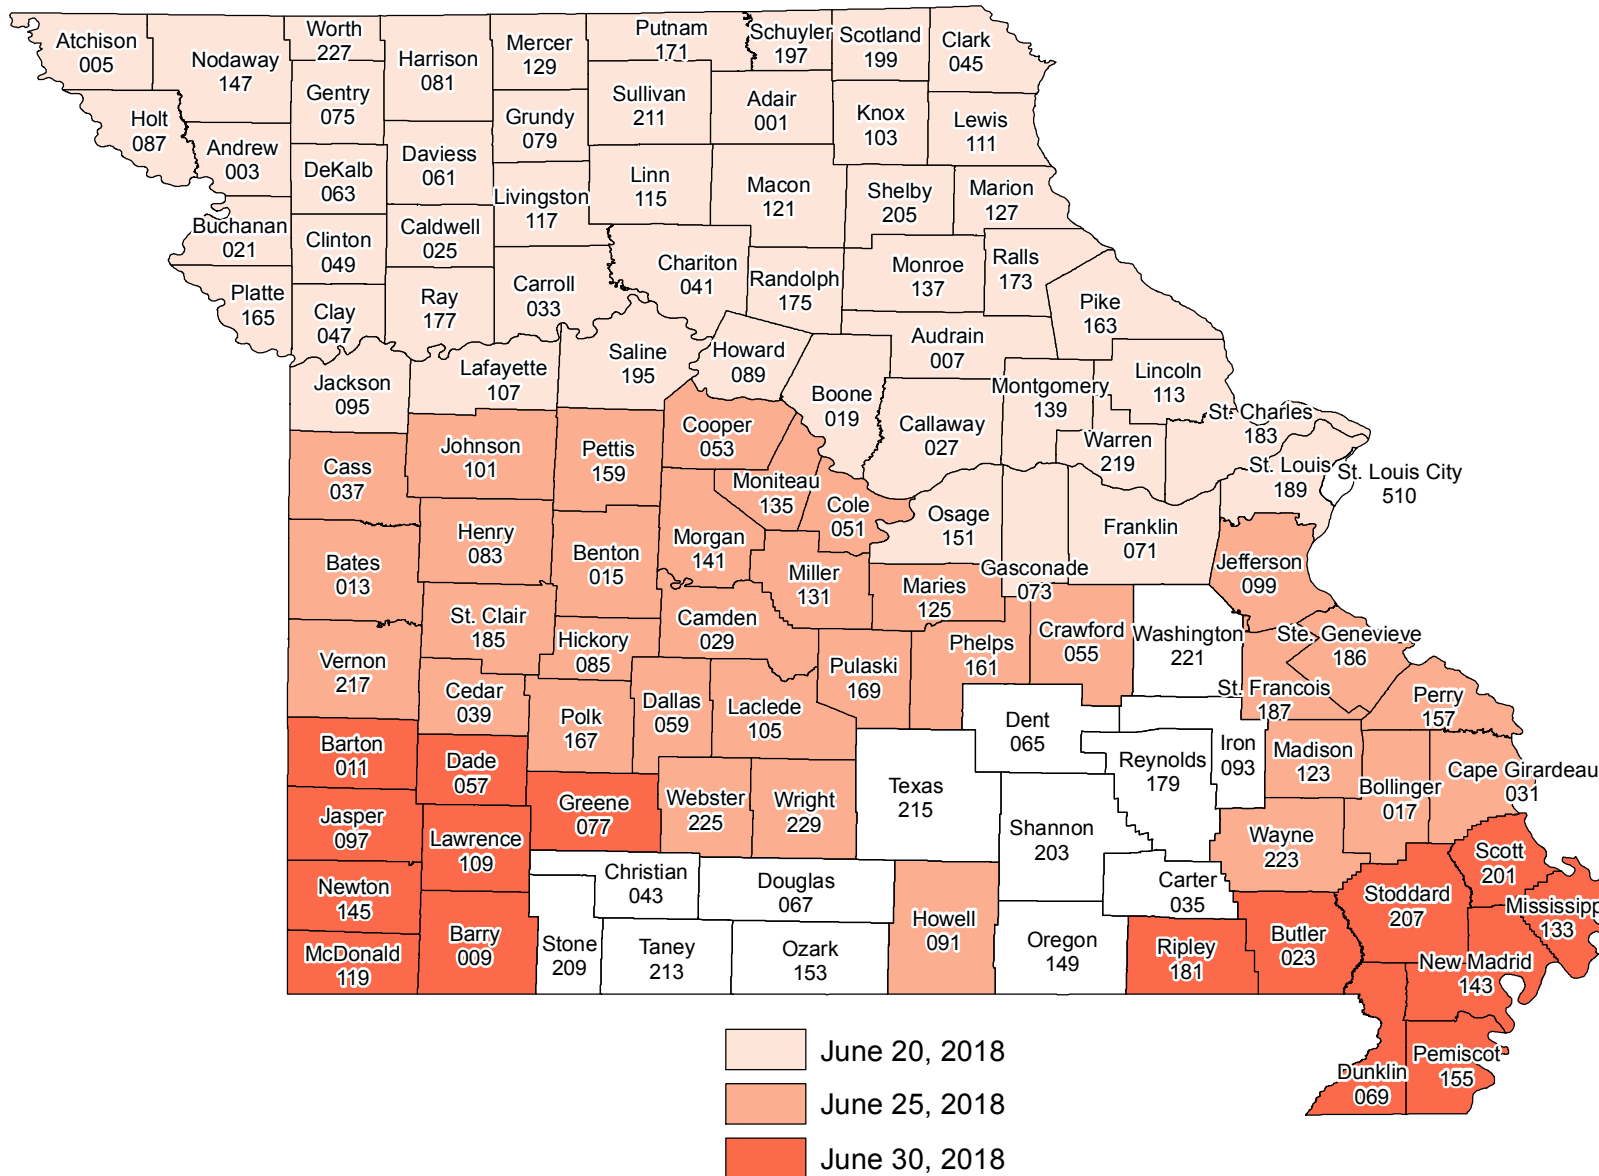

Missouri

2018 Crop Year Final Planting Dates

Soybeans

Source: Risk Management Agency
 Map Created By: RMA, Topeka Regional Office, Topeka KS
 Map Creation Date: January 12, 2018
 Map Projection: World Mercator

The Information displayed in this map is intended to serve as an aid in displaying data provided or stored by the Risk Management Agency. It does not modify, replace, or supersede and USDA published policy provision or procedure.