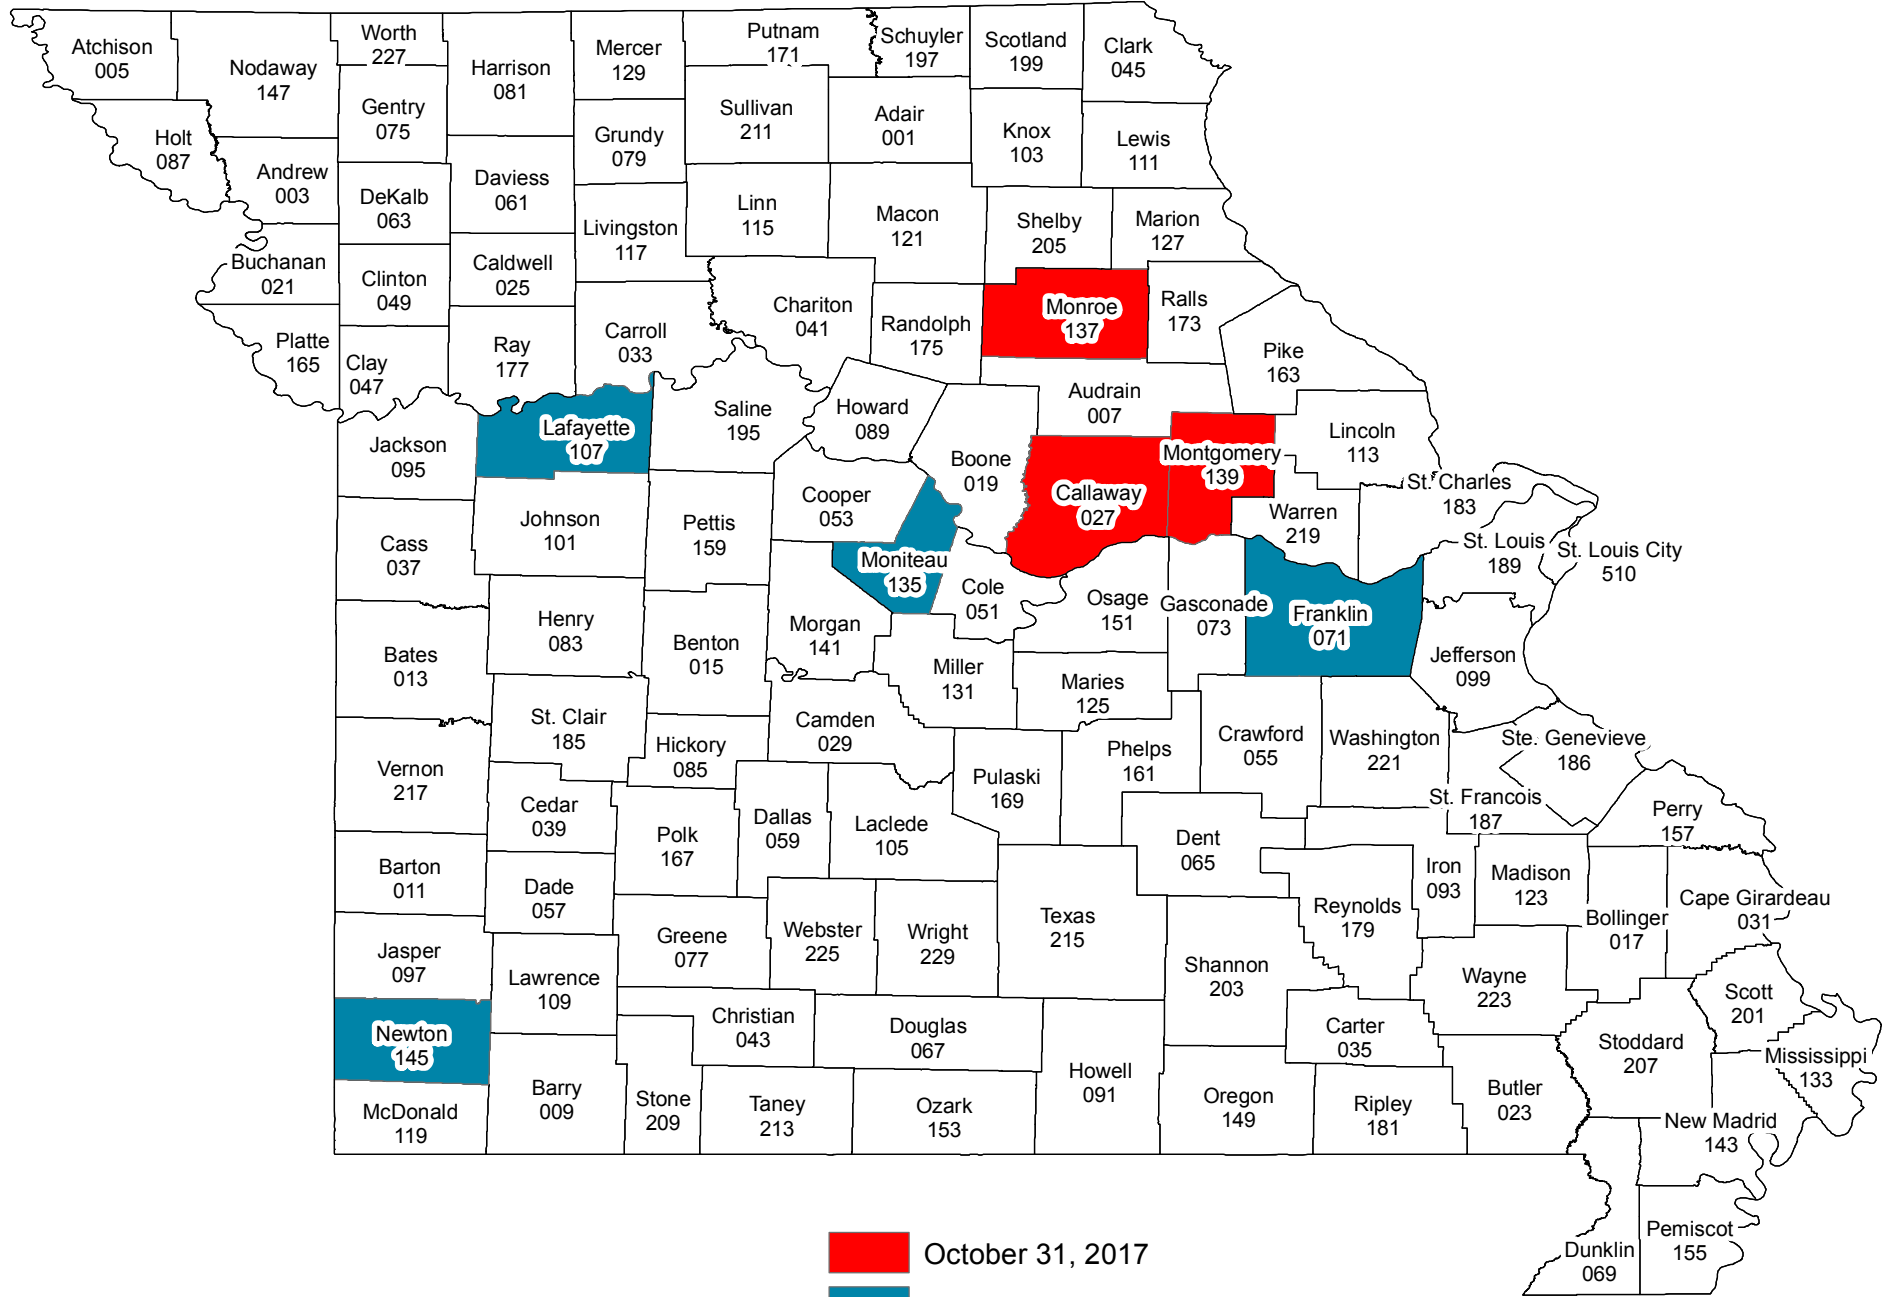

MISSOURI

2018 Crop Year Final Planting Dates

BARLEY

October 31, 2017
 November 15, 2017

Source: Risk Management Agency
 Map Created By: RMA, Topeka Regional Office, Topeka KS
 Map Creation Date: September 14, 2017
 Map Projection: World Mercator

The Information displayed in this map is intended to serve as an aid in displaying data provided or stored by the Risk Management Agency. It does not modify, replace, or supersede and USDA published policy provision or procedure.