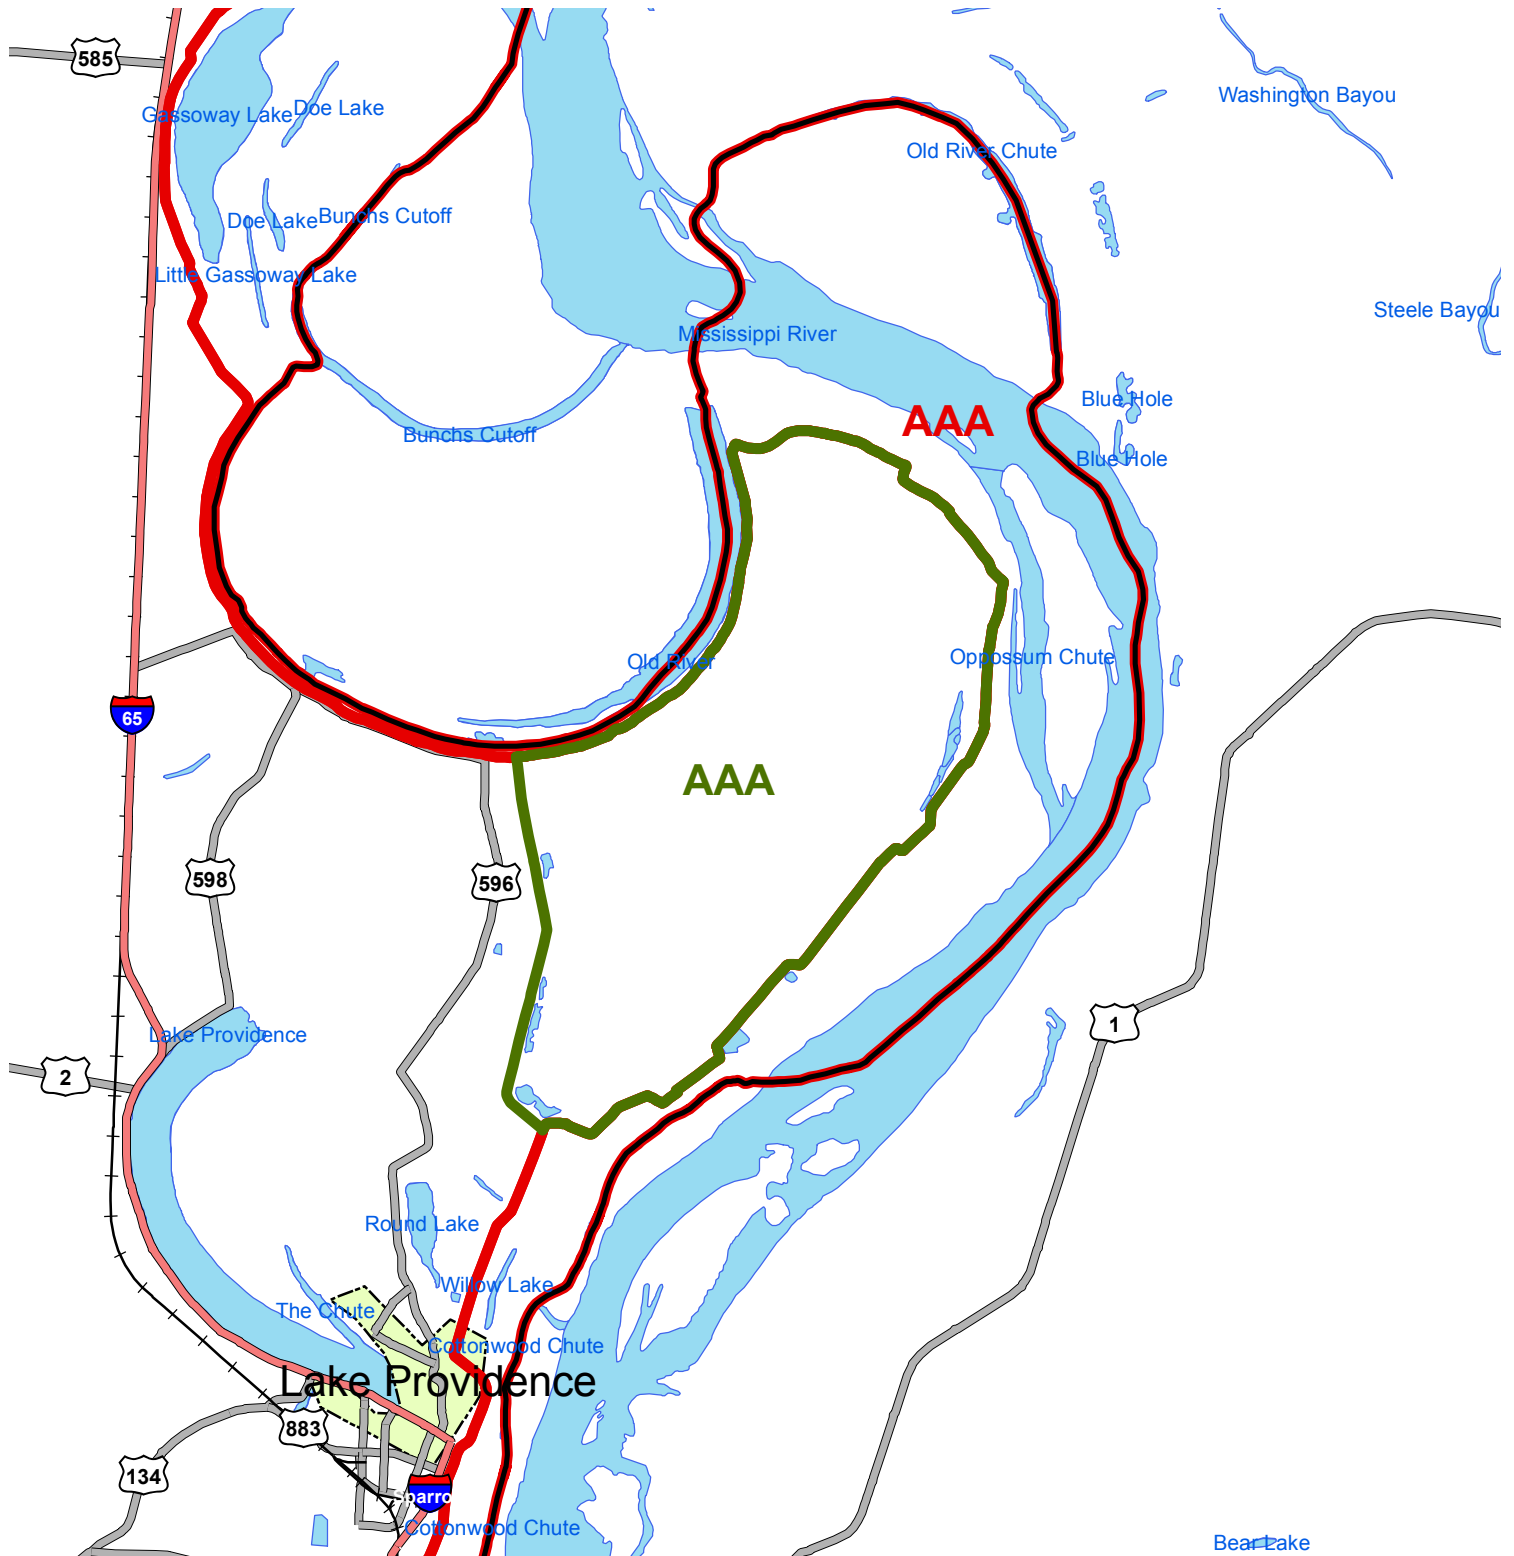

2012 Special Provisions Flood Statement East Carroll Parish, Louisiana

	EastCarroll_Parish
	Levee_Break_Flooded_Area
	EastCarroll_Parish_HR

This map is effective the latter of the Sales Closing Date or the Earliest Planting Date if the levee breaches are not repaired to prior specifications by the latter date.