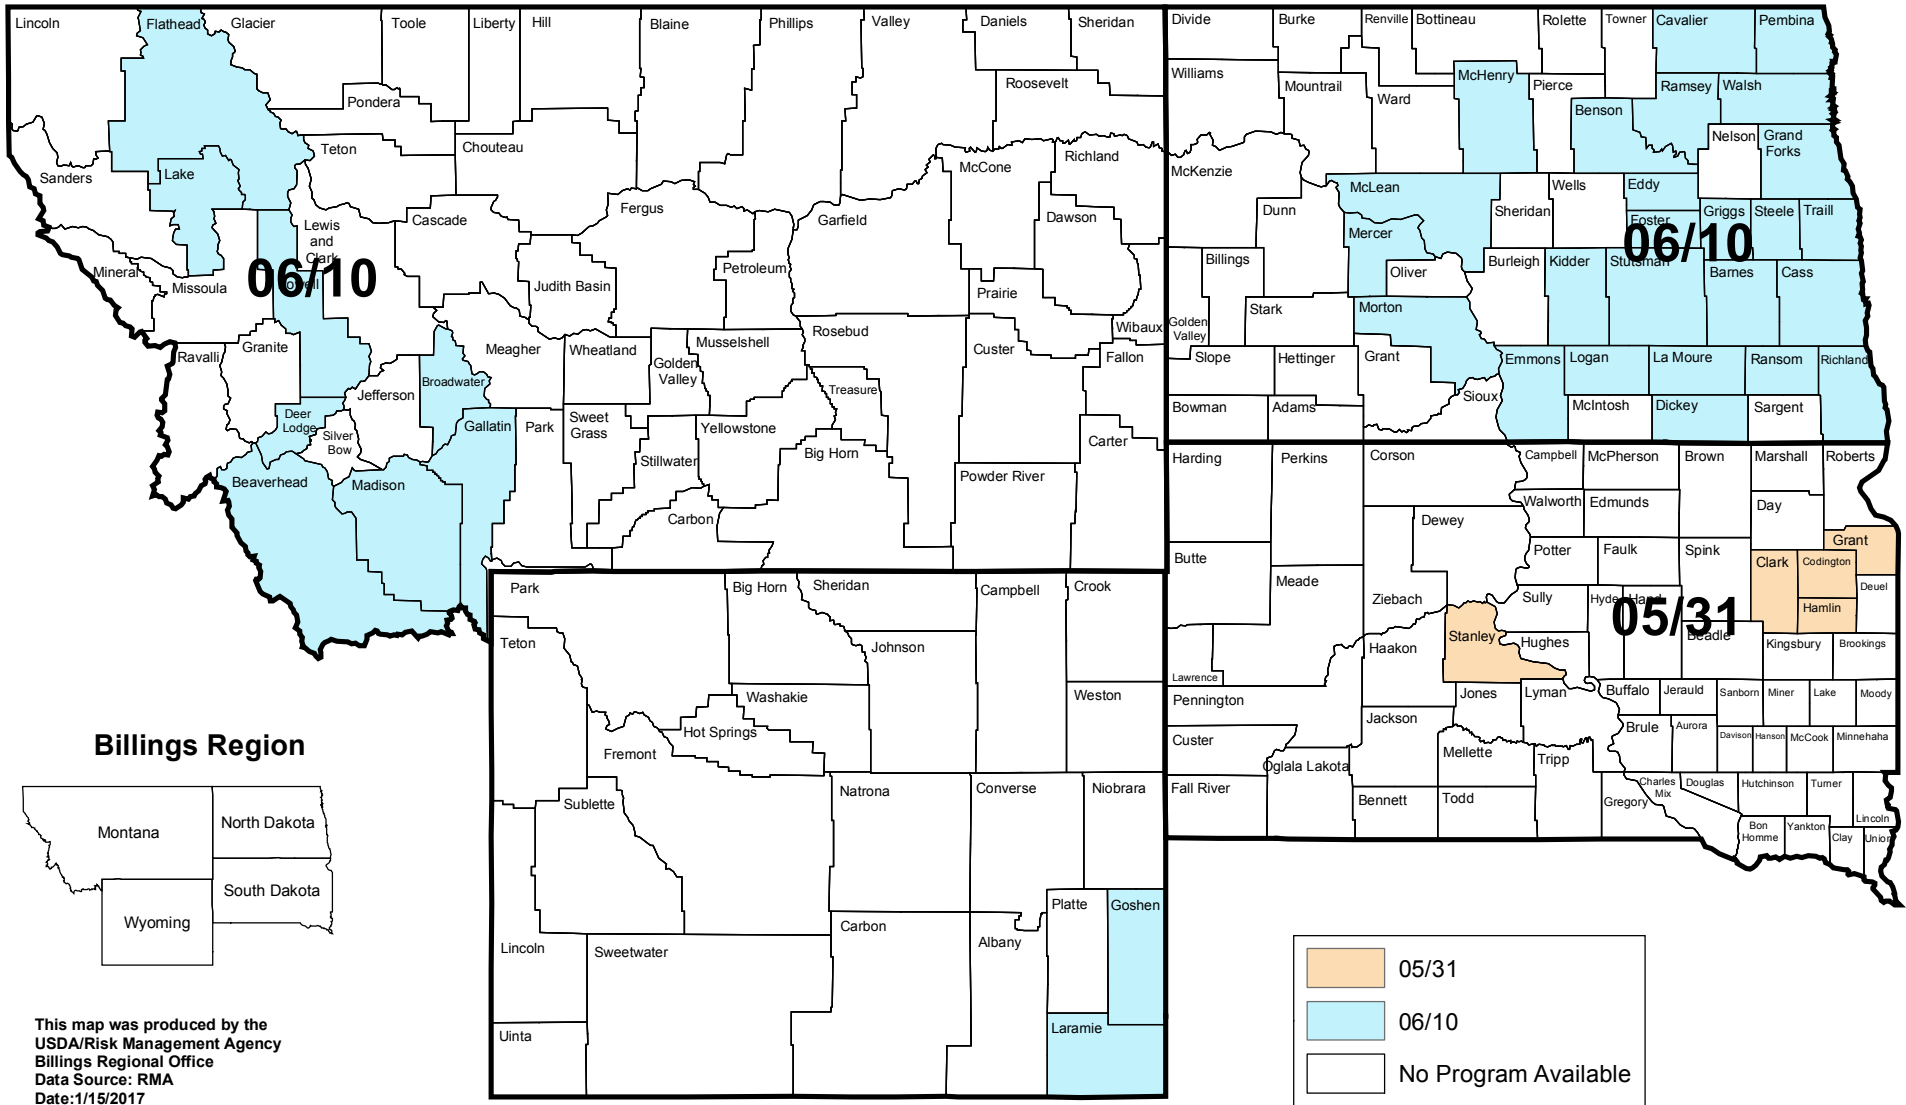

POTATO

2017

INSURED COUNTIES AND FINAL PLANTING DATES

This map was produced by the
 USDA/Risk Management Agency
 Billings Regional Office
 Data Source: RMA
 Date: 1/15/2017

World Mercator
 GCS_WGS_1984

NOTE: This map serves as a reference only. It does not alter the content of any Actuarial Document.