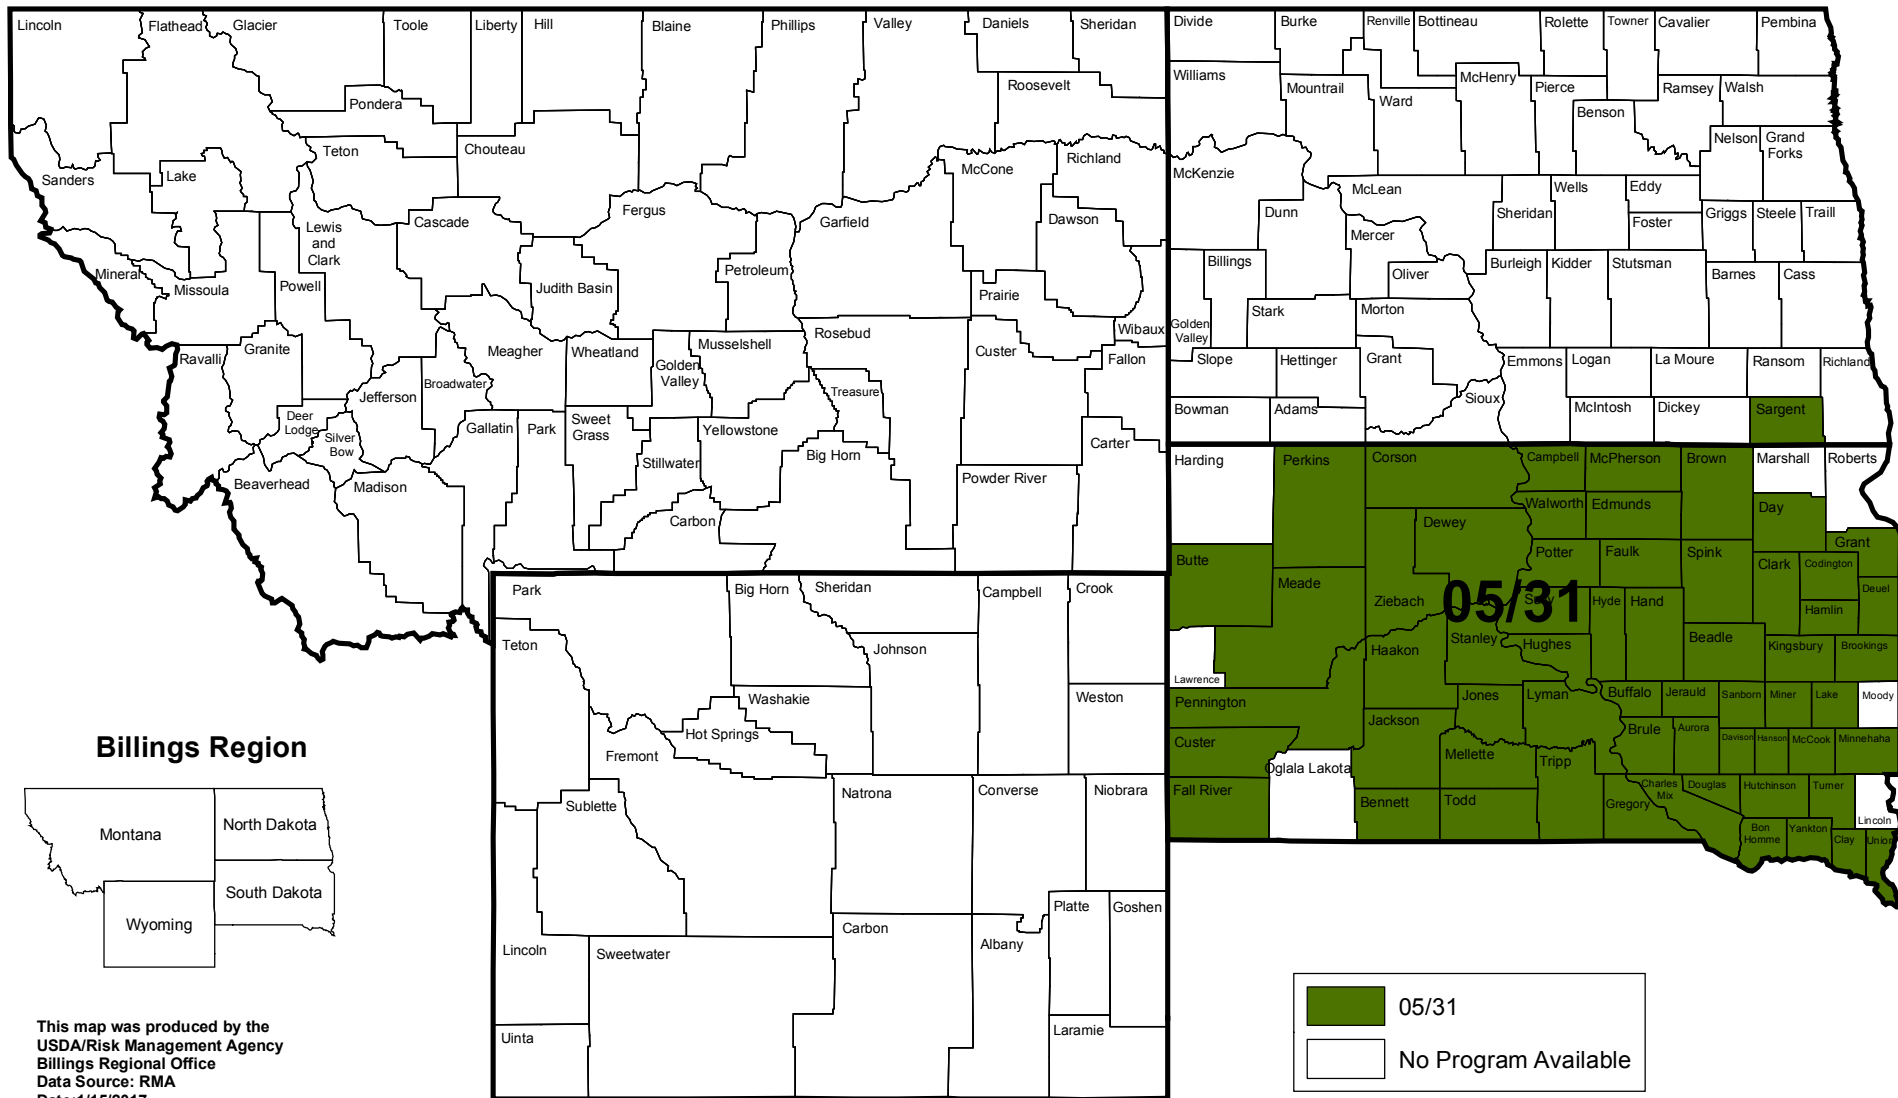

GRAIN SORGHUM

2017

INSURED COUNTIES AND FINAL PLANTING DATE

Billings Region

This map was produced by the
 USDA/Risk Management Agency
 Billings Regional Office
 Data Source: RMA
 Date: 1/15/2017

World Mercator
 GCS_WGS_1984

NOTE: This map serves as a reference only. It does not alter the content of any Actuarial Document.