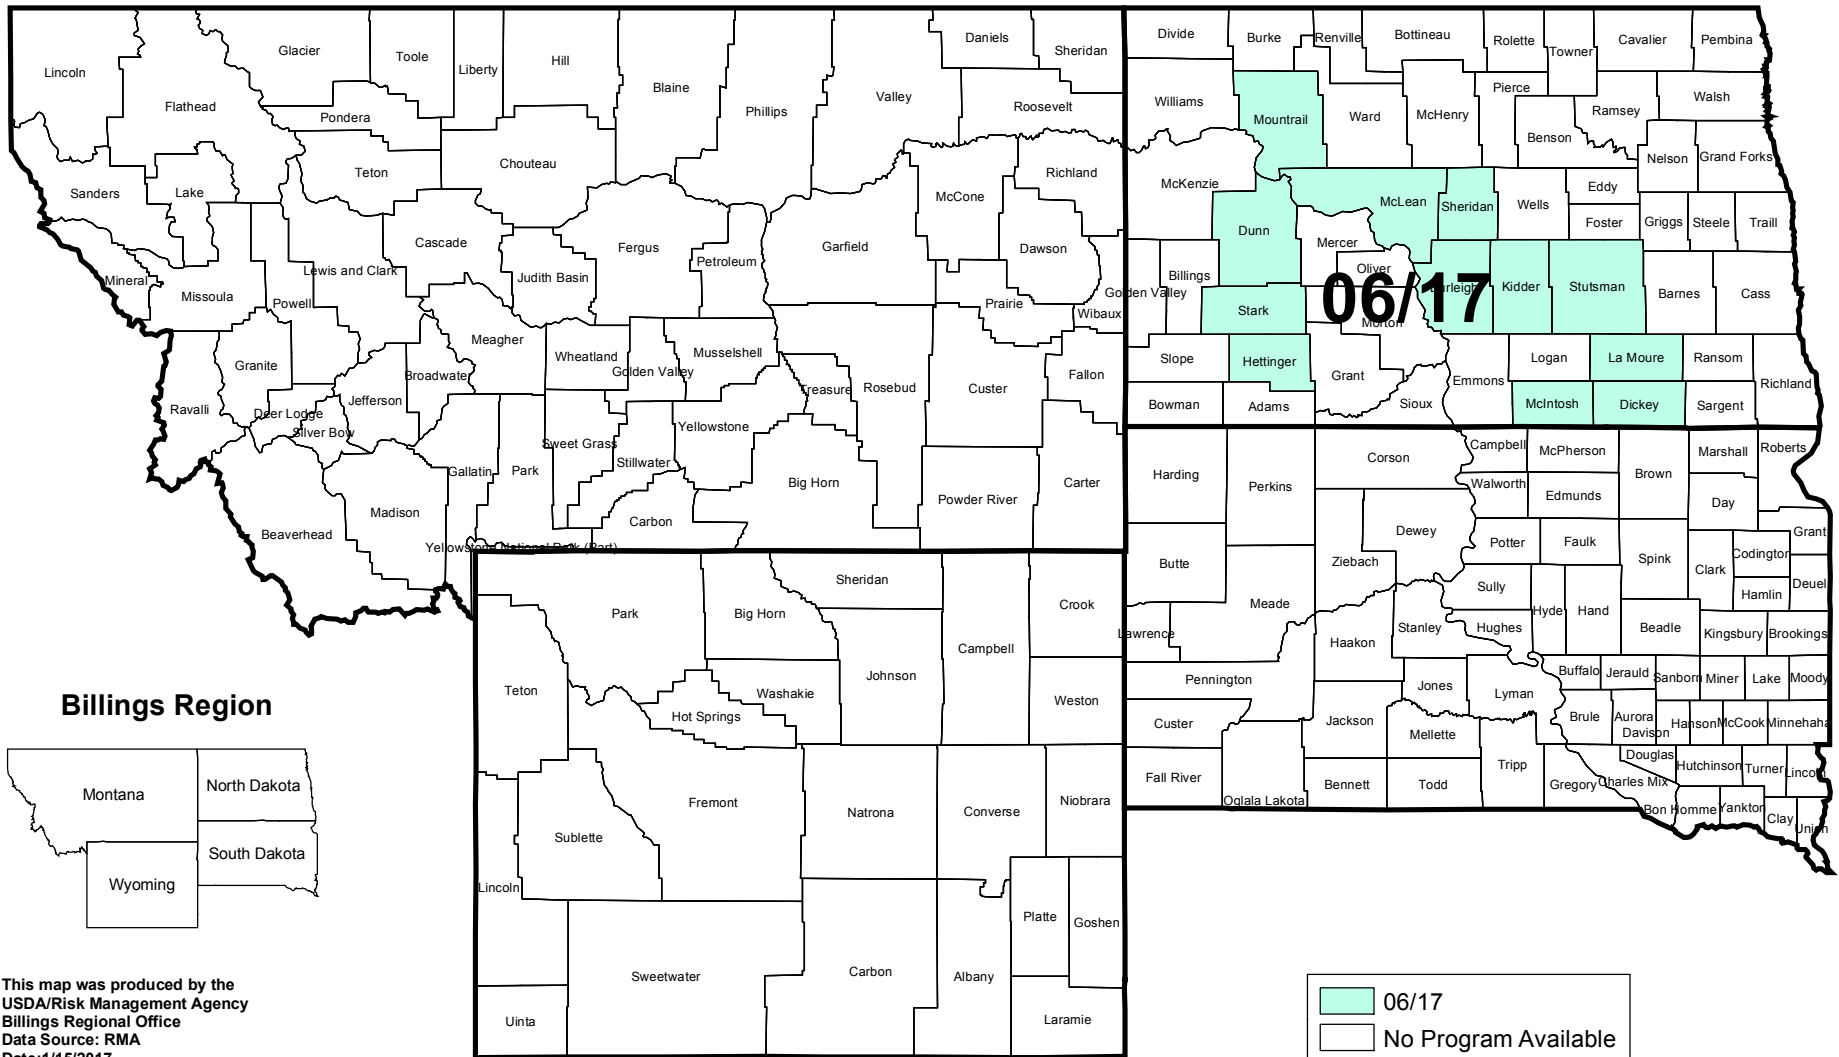

BUCKWHEAT

2017

INSURED COUNTIES AND FINAL PLANTING DATES

This map was produced by the
USDA/Risk Management Agency
Billings Regional Office
Data Source: RMA
Date:1/15/2017

World Mercator
GCS_WGS_1984

NOTE: This map serves as a reference only. It does not alter the content of any Actuarial Document.