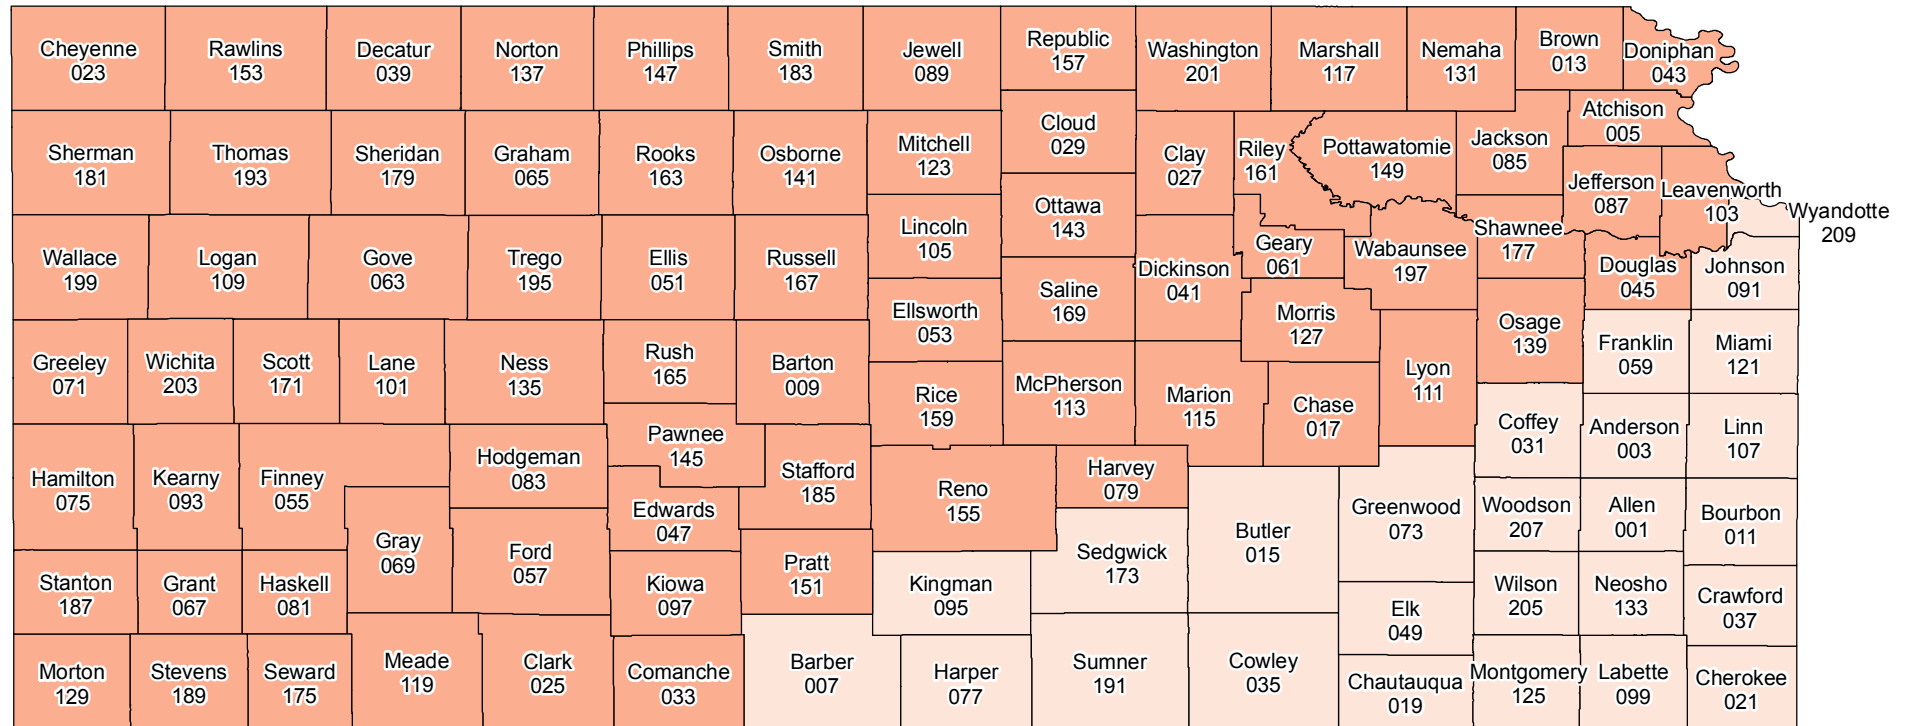

Kansas

2018 Crop Year Earliest Planting Dates

Soybeans

April 15, 2018
 April 26, 2018

Source: Risk Management Agency
 Map Created By: RMA, Topeka Regional Office, Topeka KS
 Map Creation Date: January 12, 2018
 Map Projection: World Mercator

The Information displayed in this map is intended to serve as an aid in displaying data provided or stored by the Risk Management Agency. It does not modify, replace, or supersede and USDA published policy provision or procedure.