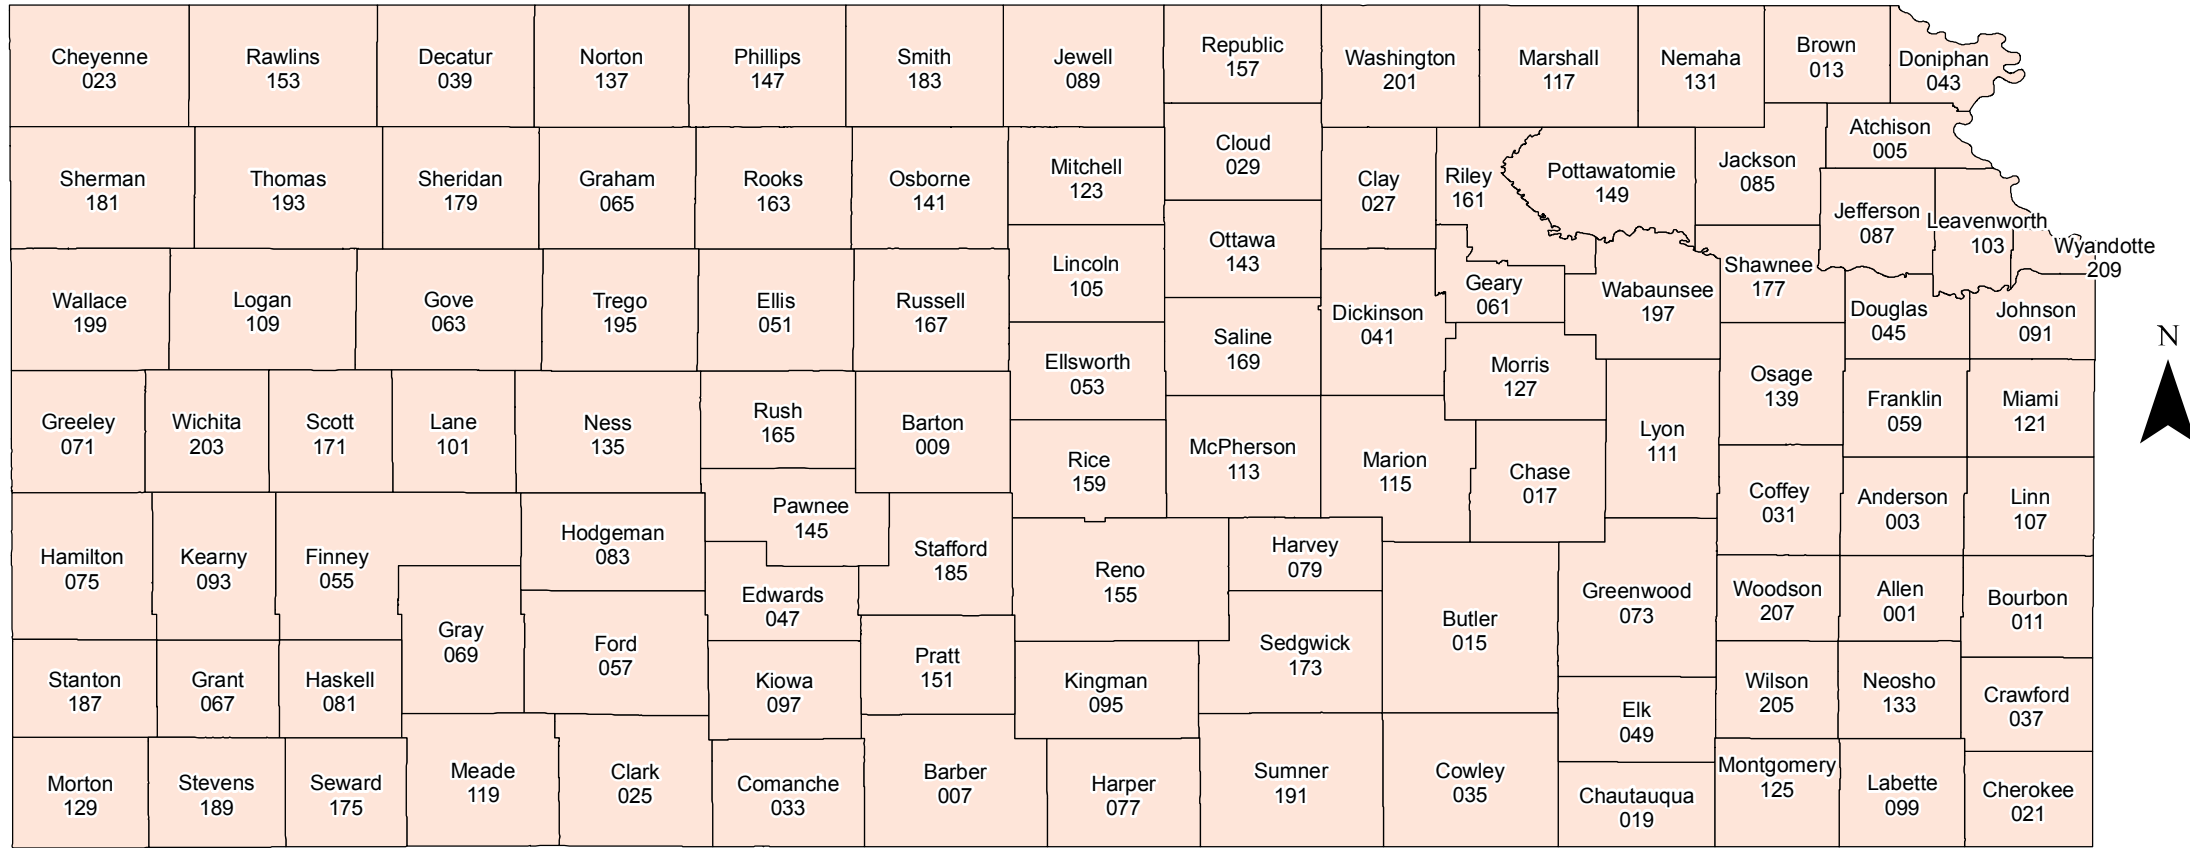

Kansas

2018 Crop Year Final Planting Dates

Grain Sorghum

June 25, 2018

Source: Risk Management Agency
 Map Created By: RMA, Topeka Regional Office, Topeka KS
 Map Creation Date: January 12, 2018
 Map Projection: World Mercator