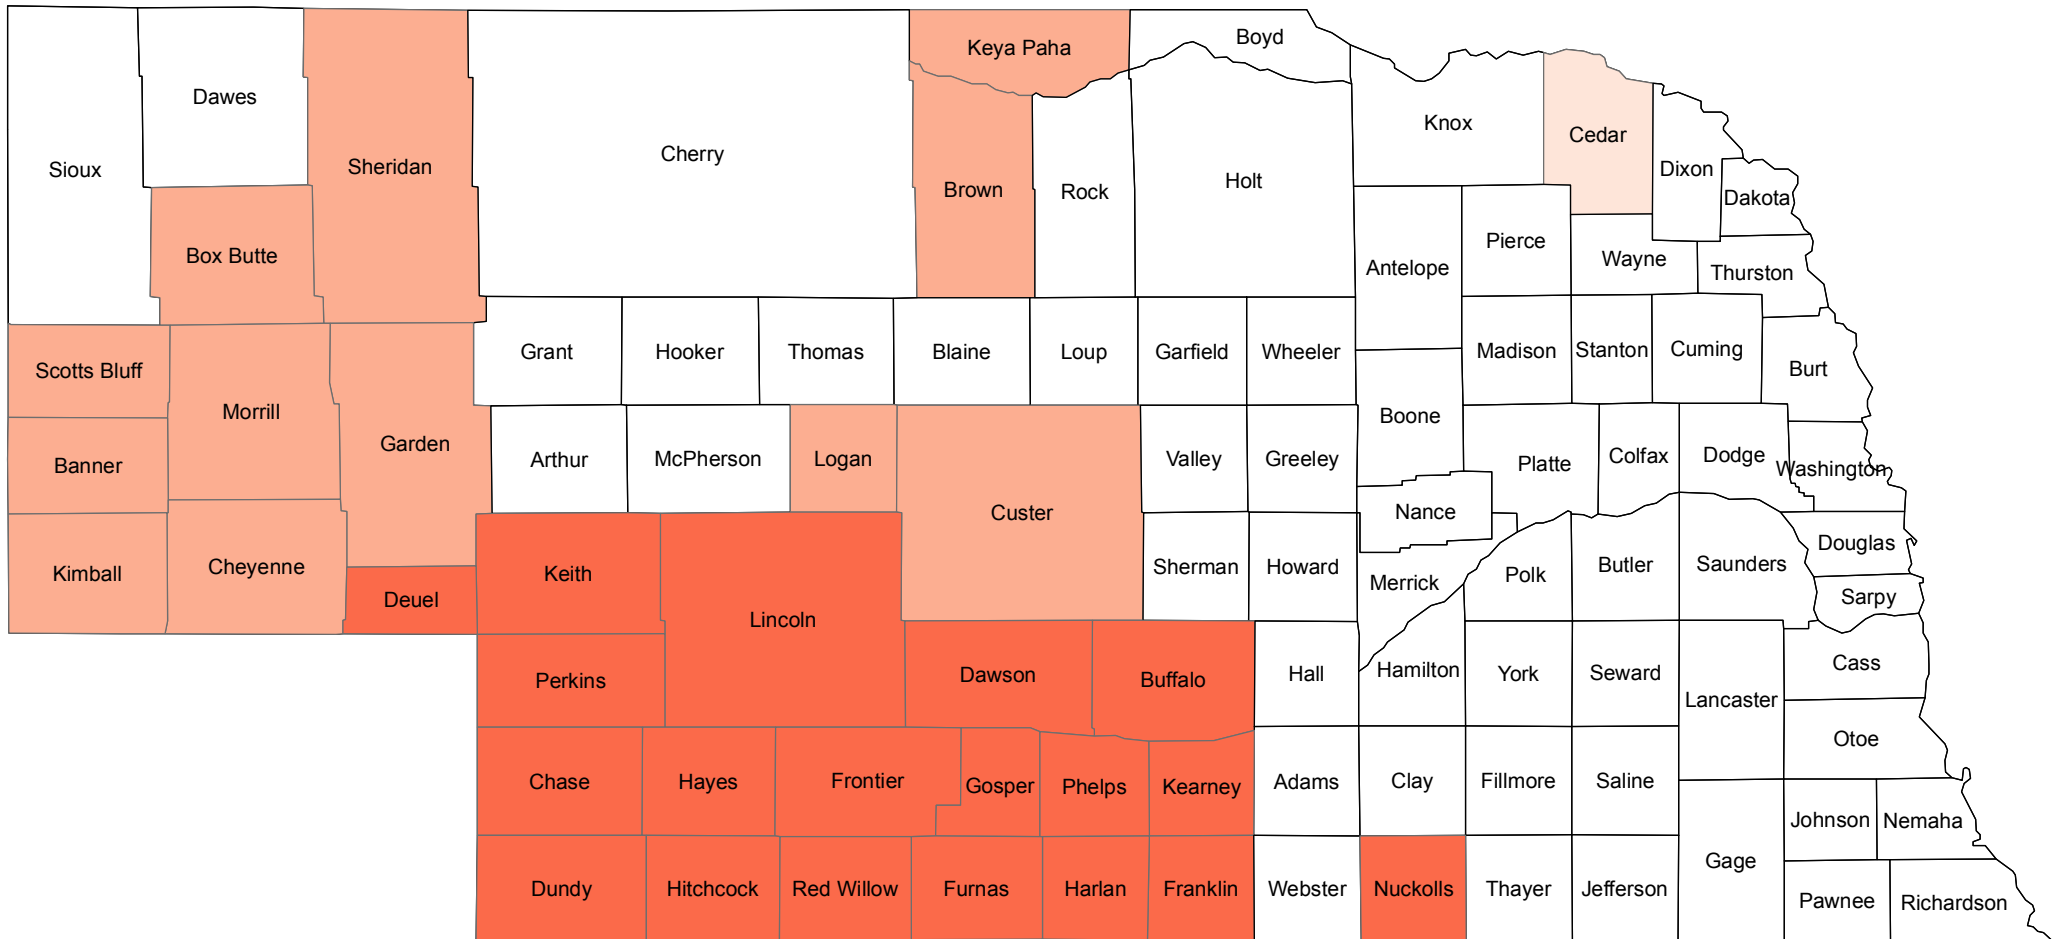

Nebraska

2017 Crop Year Earliest Planting Dates for Sunflowers

Earliest Planting Date

- April 26, 2017
- May 01, 2017
- May 06, 2017

Source: Risk Management Agency
 Map Created by: RMA, Topeka Regional Office, Topeka KS
 Map Creation Date: January 30, 2017
 Map Projection: World Mercator

The information displayed in this map is intended to serve as an aid in displaying data provided or stored by the Risk Management Agency. It does not modify, replace, or supersede any USDA published policy provisions or procedures.