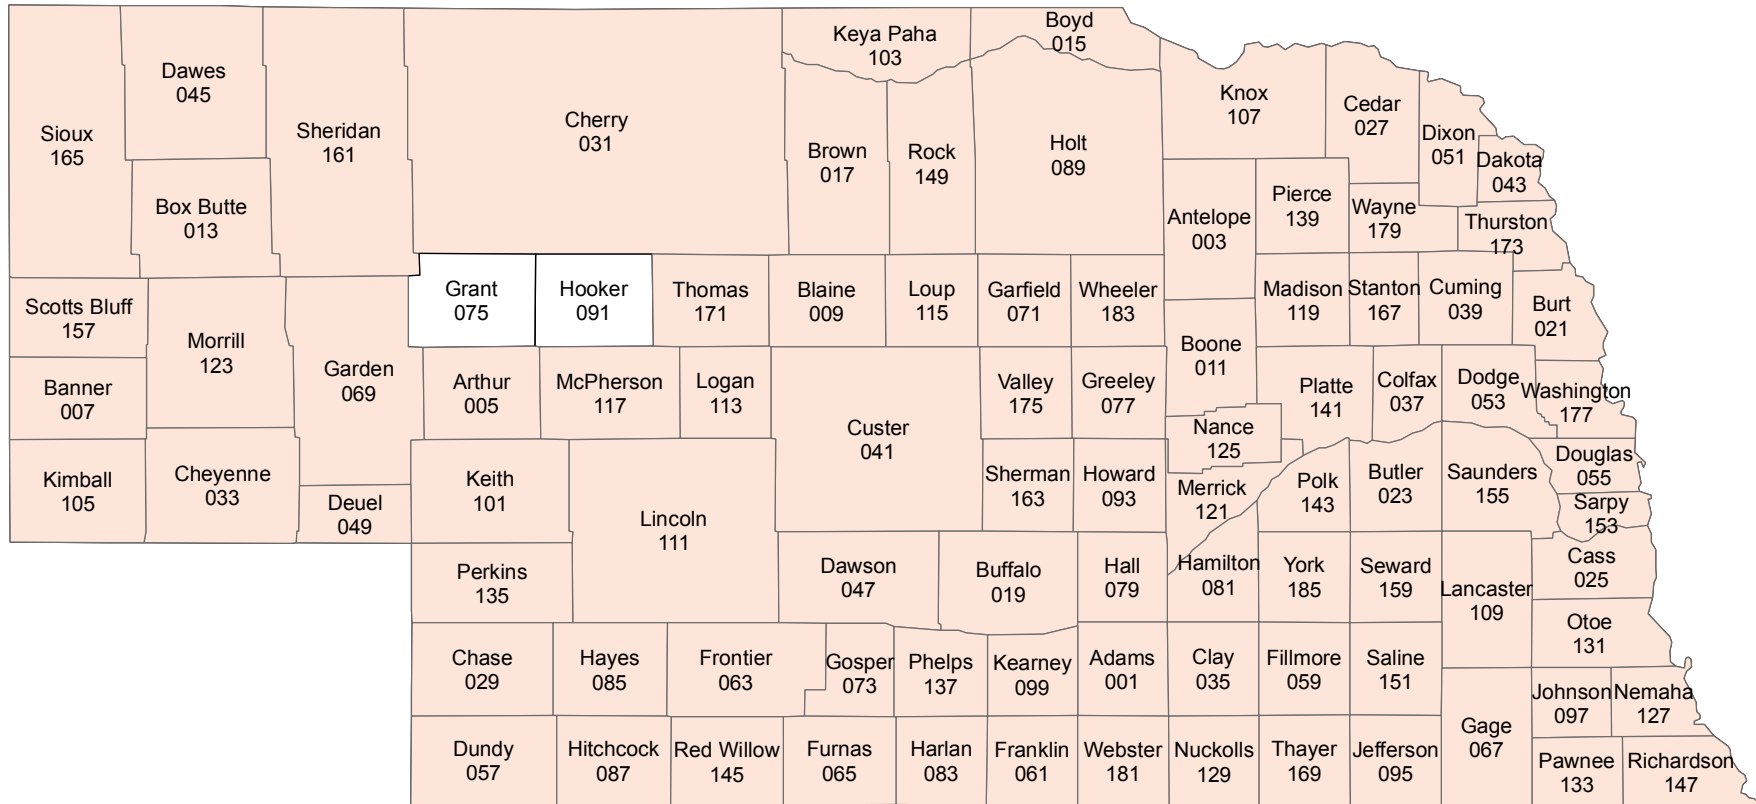

# Nebraska

## 2017 Crop Year Final Planting Dates for Corn

### Final Planting Dates

May 25, 2017

Source: Risk Management Agency  
 Map Created by: RMA, Topeka Regional Office, Topeka KS  
 Map Creation Date: February 1, 2017  
 Map Projection: World Mercator

The information displayed in this map is intended to serve as an aid in displaying data provided or stored by the Risk Management Agency. It does not modify, replace, or supersede any USDA published policy provisions or procedures.