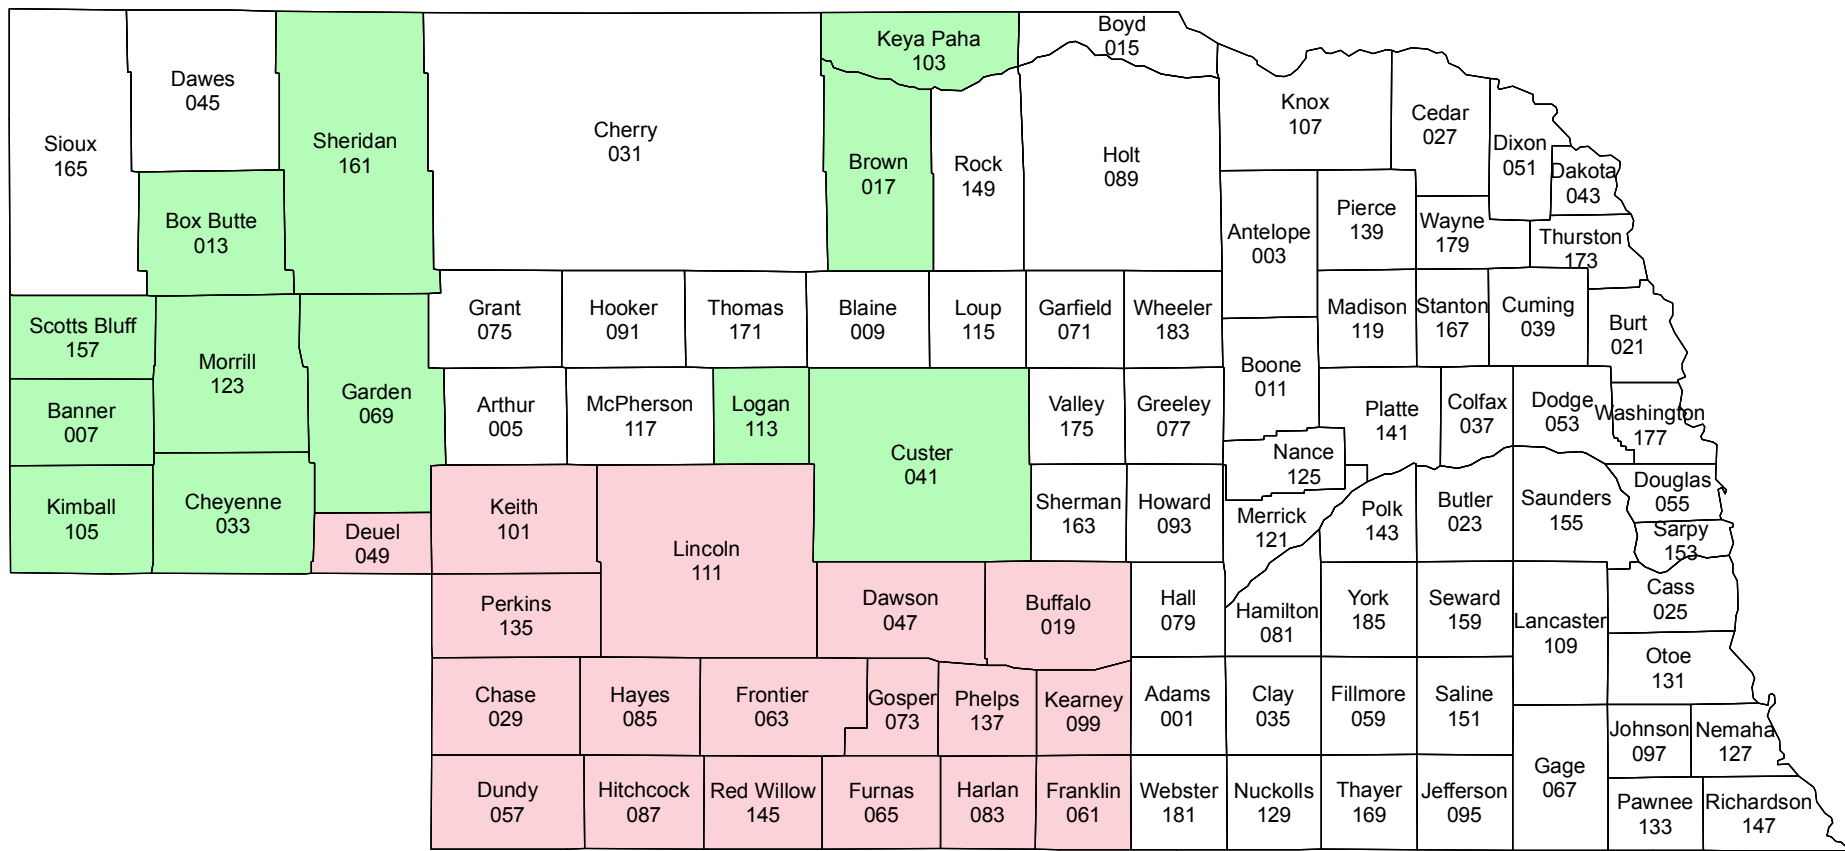

Nebraska

2015 Crop Year Initial Planting Dates for Sunflowers

May 1, 2015
 May 6, 2015

Risk Management Agency
 United States Department of Agriculture
 Topeka Regional Office
 Telephone: (785) 228-5512
 January 2015