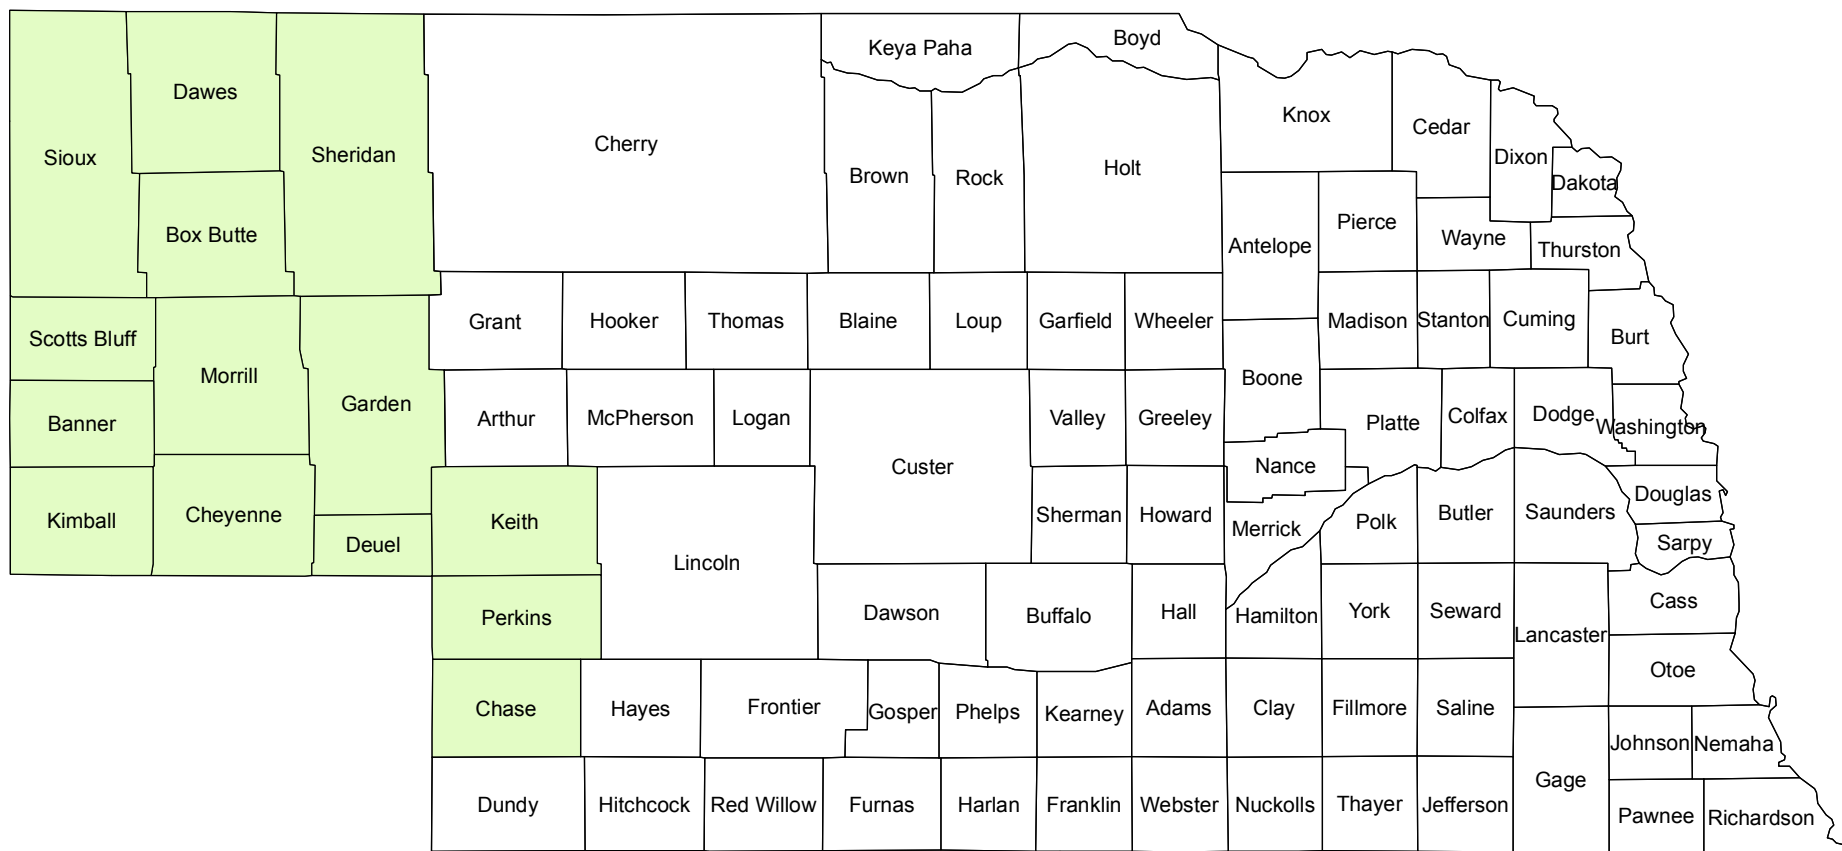

Nebraska

2015 Crop Year Earliest Planting Dates for Sugar Beets

April 1, 2015