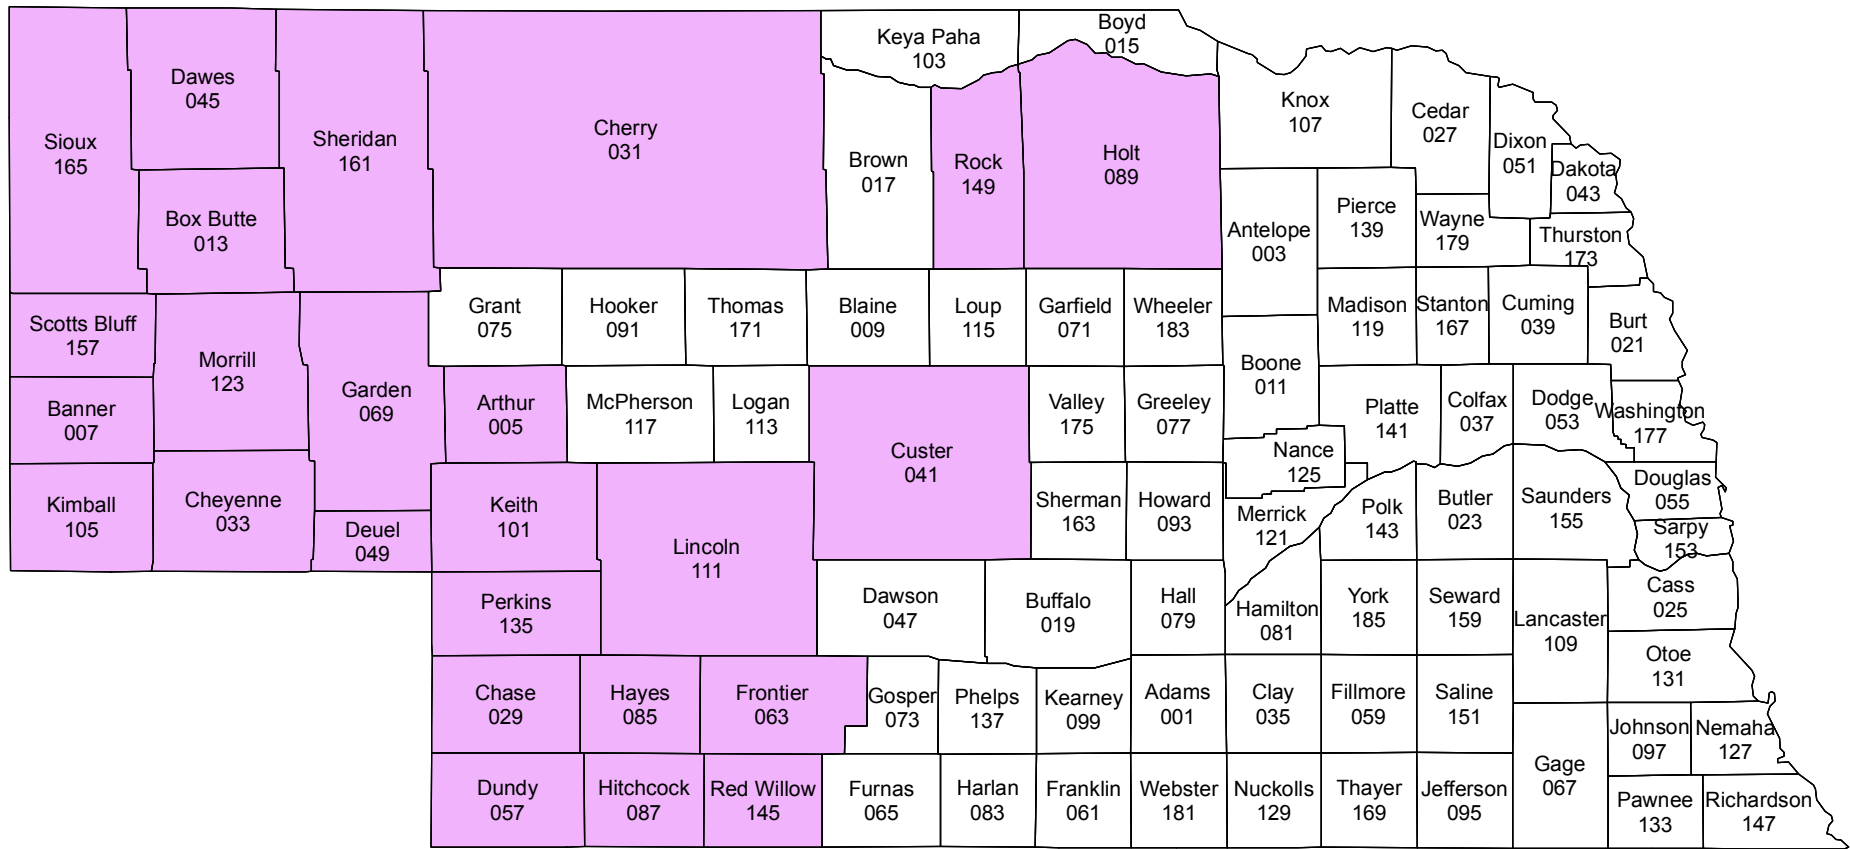

Nebraska

2015 Crop Year Final Planting Dates for Dry Beans

June 20, 2015

Risk Management Agency
 United States Department of Agriculture
 Topeka Regional Office
 Telephone: (785) 228-5512
 January 2015