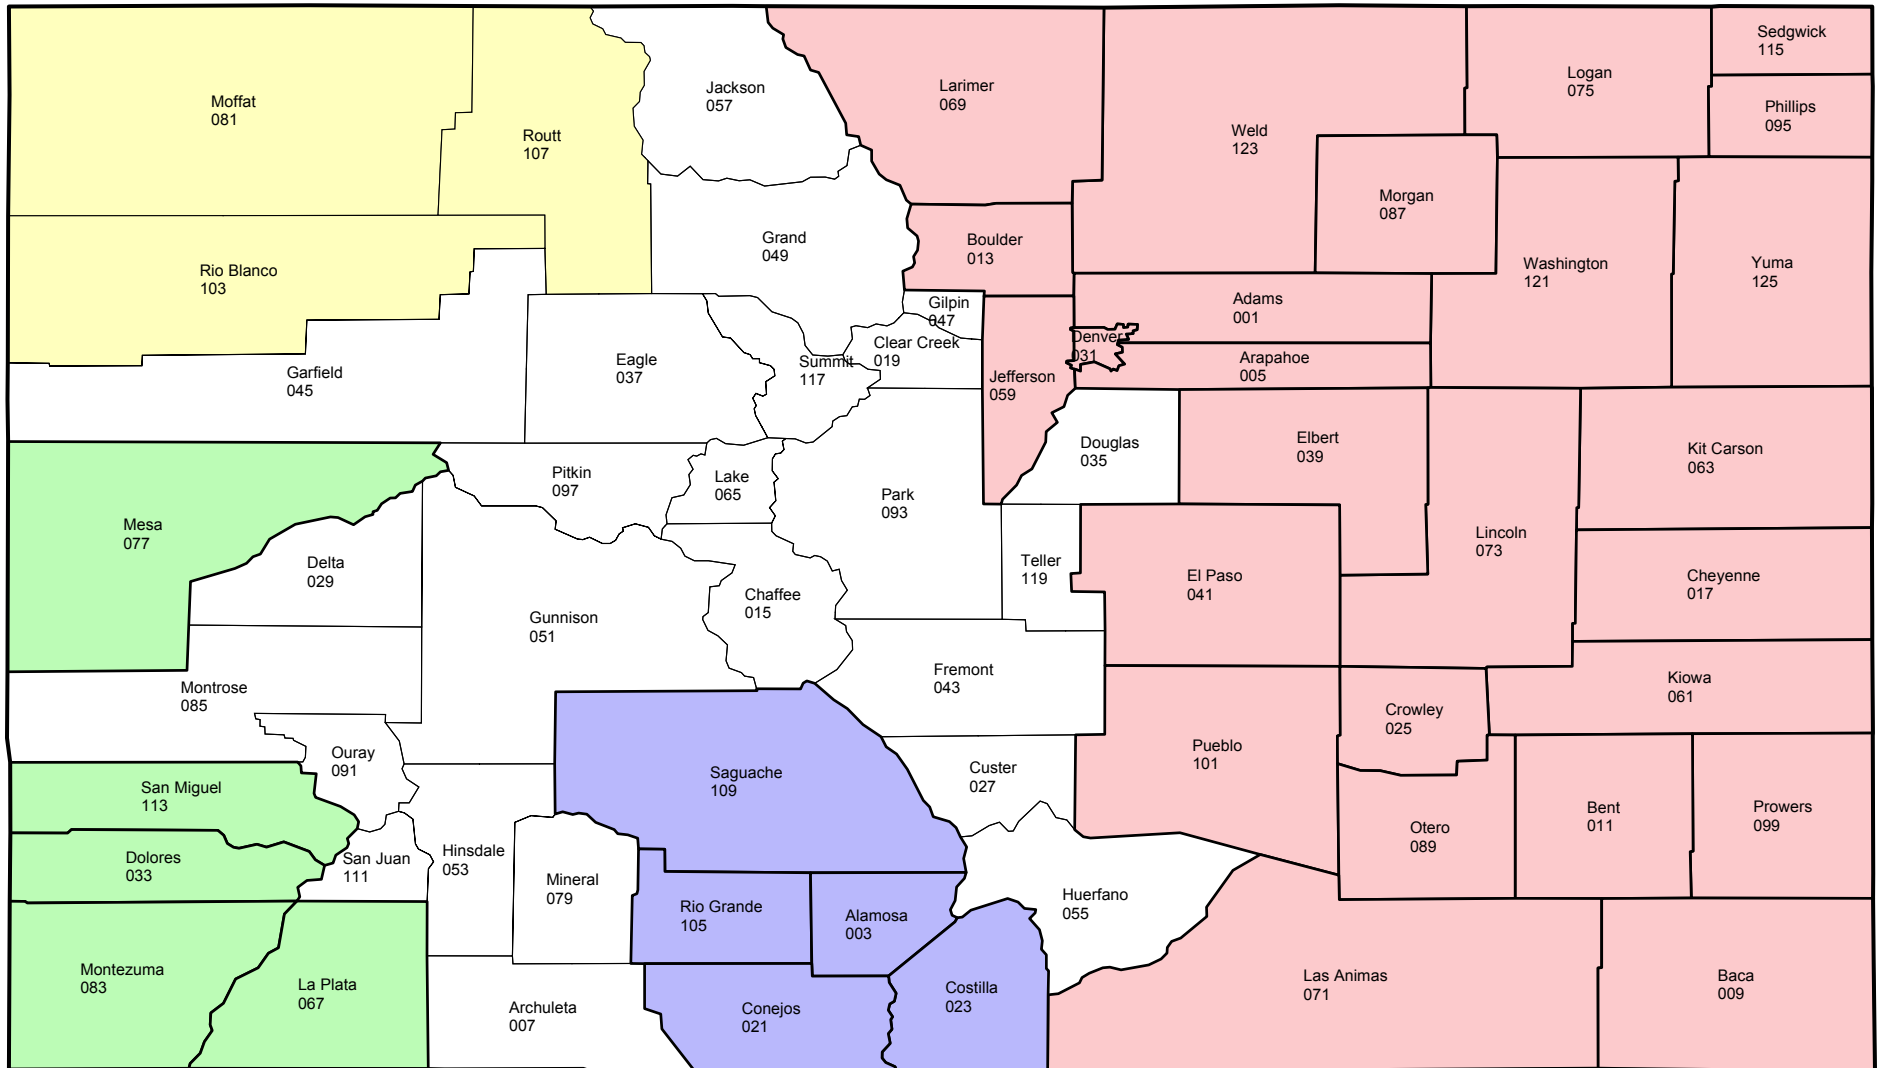

# Colorado

## 2004 Crop Year Final Planting Dates for Wheat

**Final Planting Dates - Wheat**

- N/A
- 5/15
- 10/15
- 5/15 and 10/31
- 5/31 and 10/31

**Risk Management Agency**  
**United States Department of Agriculture**  
**Topeka Regional Office**  
**Telephone: (785) 266-0248**