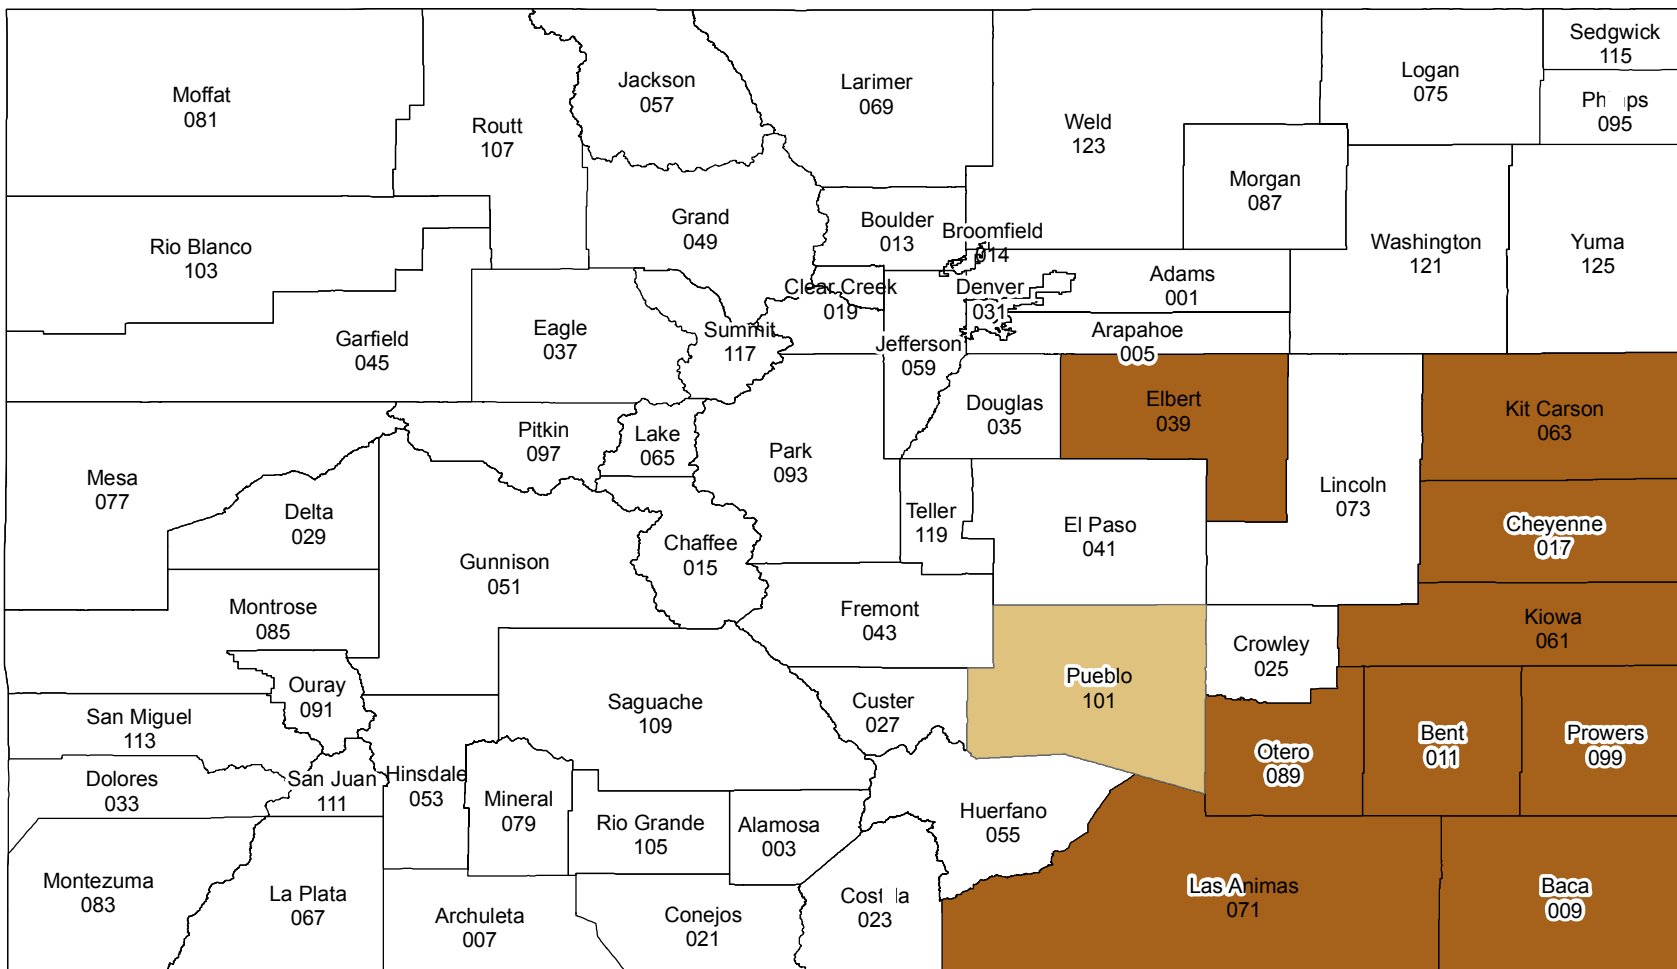

COLORADO

2019 Crop Year Final Planting Dates

BARLEY

October 15, 2018

October 31, 2018

Source: Risk Management Agency
 Map Created By: RMA, Topeka Regional Office, Topeka KS
 Map Creation Date: September 05, 2018
 Map Projection: World Mercator

The Information displayed in this map is intended to serve as an aid in displaying data provided or stored by the Risk Management Agency. It does not modify, replace, or supersede and USDA published policy provision or procedure.