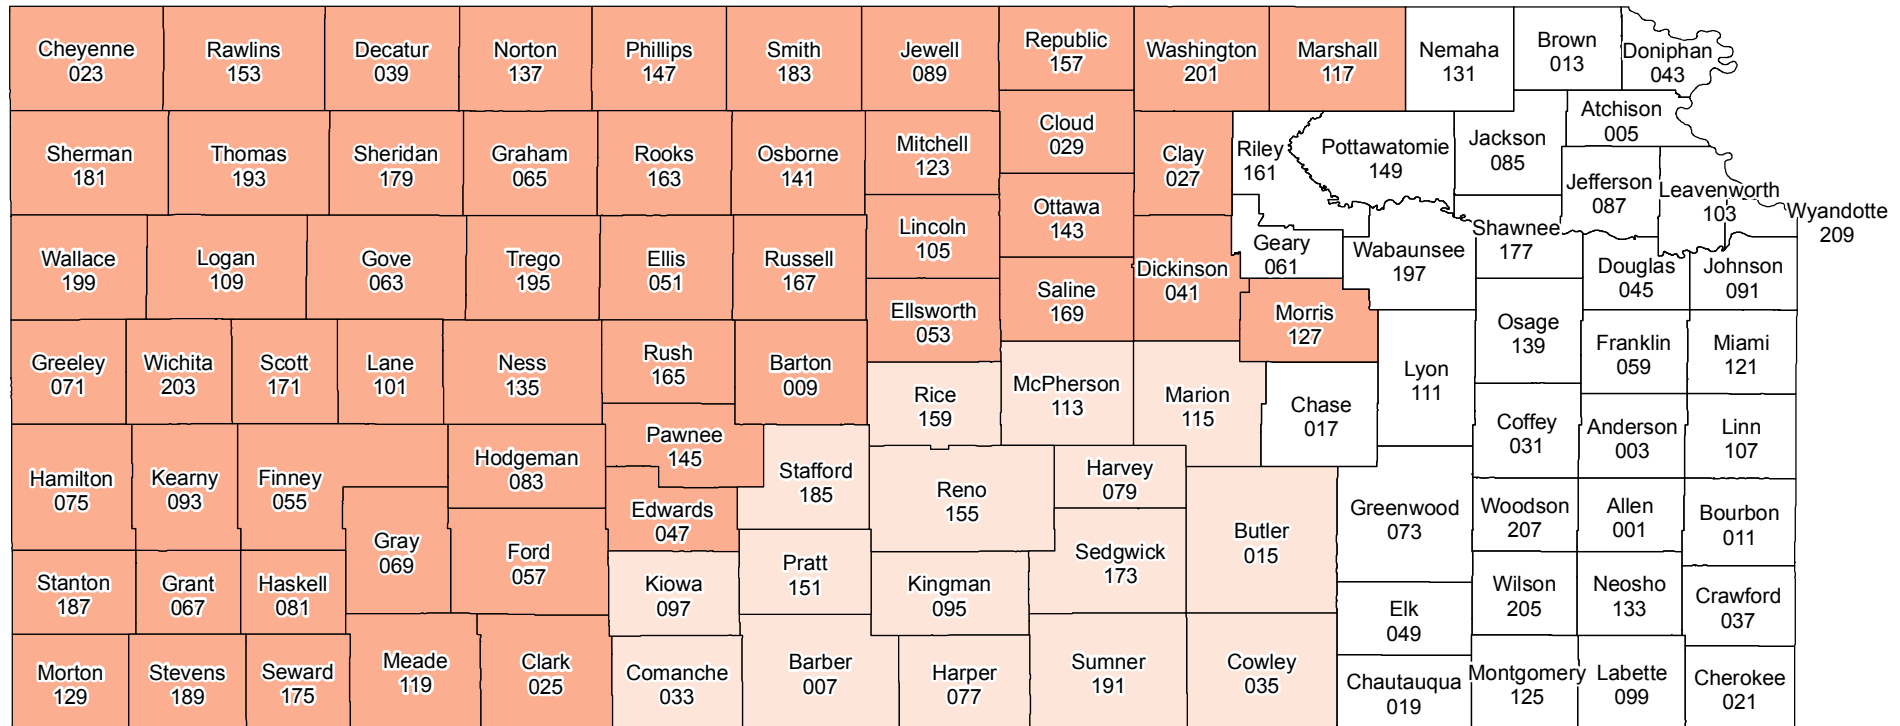

# Kansas

## 2018 Crop Year Earliest Planting Dates

### Sunflowers

April 20, 2018  
 April 25, 2018

Source: Risk Management Agency  
 Map Created By: RMA, Topeka Regional Office, Topeka KS  
 Map Creation Date: January 12, 2018  
 Map Projection: World Mercator